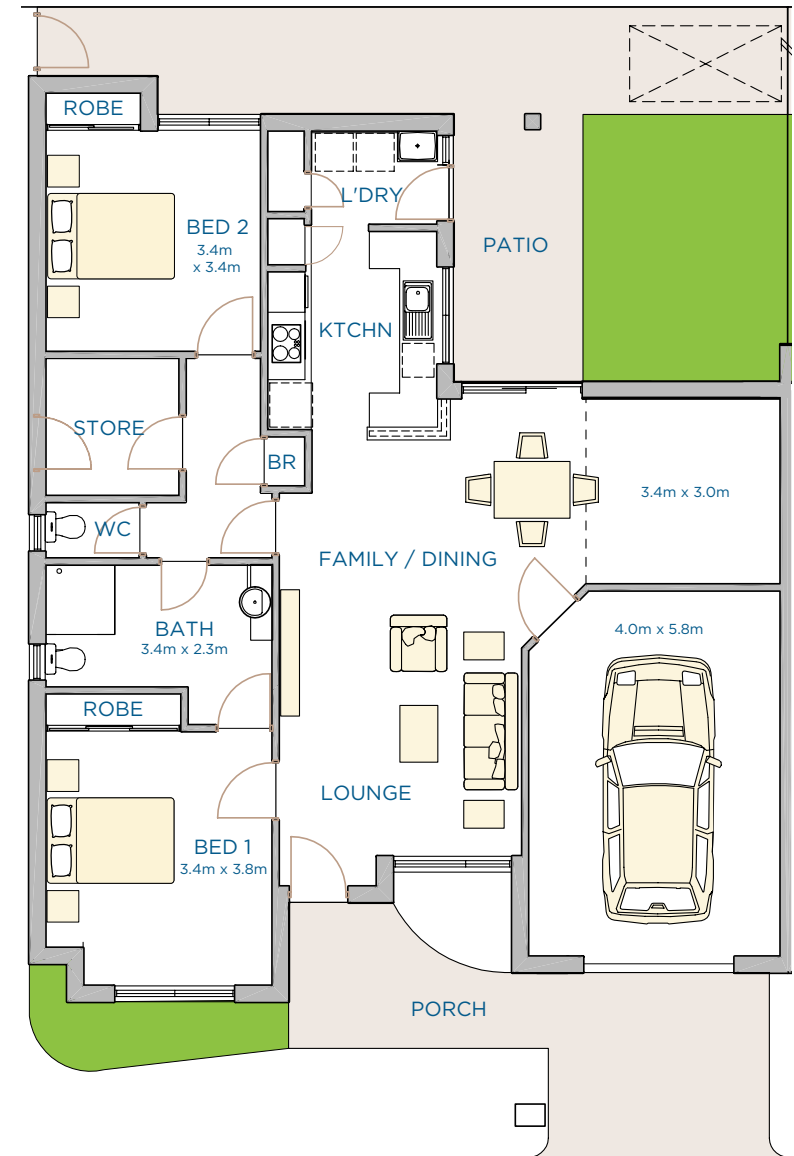

SPACIOUS VILLAS - 2 BED

SwanCare
BENTLEY PARK

SPACIOUS VILLAS - 2 BED

Embrace the community lifestyle without losing your personal space

These delightful 2 bedroom, 1.5 bathroom villas offer loads of storage and ample outdoor space. Enjoy your quiet time in the open-planned dining and lounge and spill out onto your private courtyard when the family visit.

The master bedroom offers the convenience of built-in robes and an en-suite bathroom.

The fully enclosed garage with remote controlled rollerdoor will ensure your car is protected from the elements.

Double brick construction

R-3.5 insulation

Gas/ Electric HWS

Example floor plan