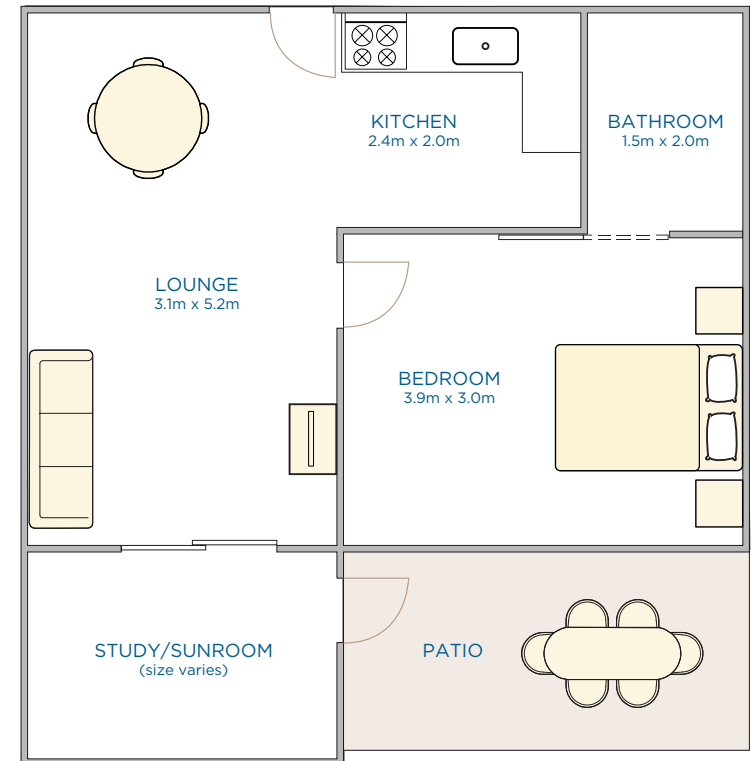

The master bedroom boasts built-in robes and the convenience of a contemporary en-suite. Air-conditioned throughout, both the bedroom and study offer a delightful aspect over the established gardens.

Refurbished

Reverse cycle air-con

Electric HWS

Close to New Leisure  
Precinct

Example floor plan