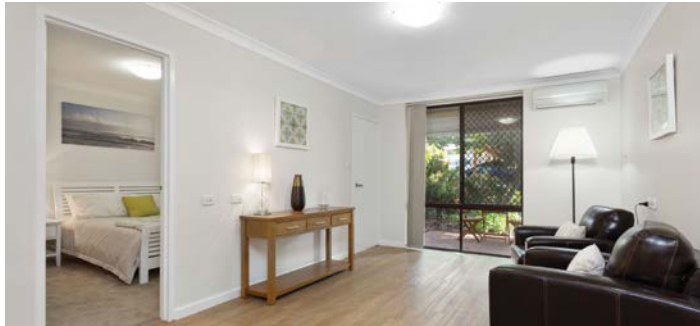

The master bedroom boasts built-in robes and the convenience of a contemporary en-suite. Air-conditioned throughout, both the bedroom and study offer a delightful aspect over the established gardens.

Refurbished

Reverse cycle air-con

Electric HWS

Close to New Leisure  
Precinct

Example floor plan