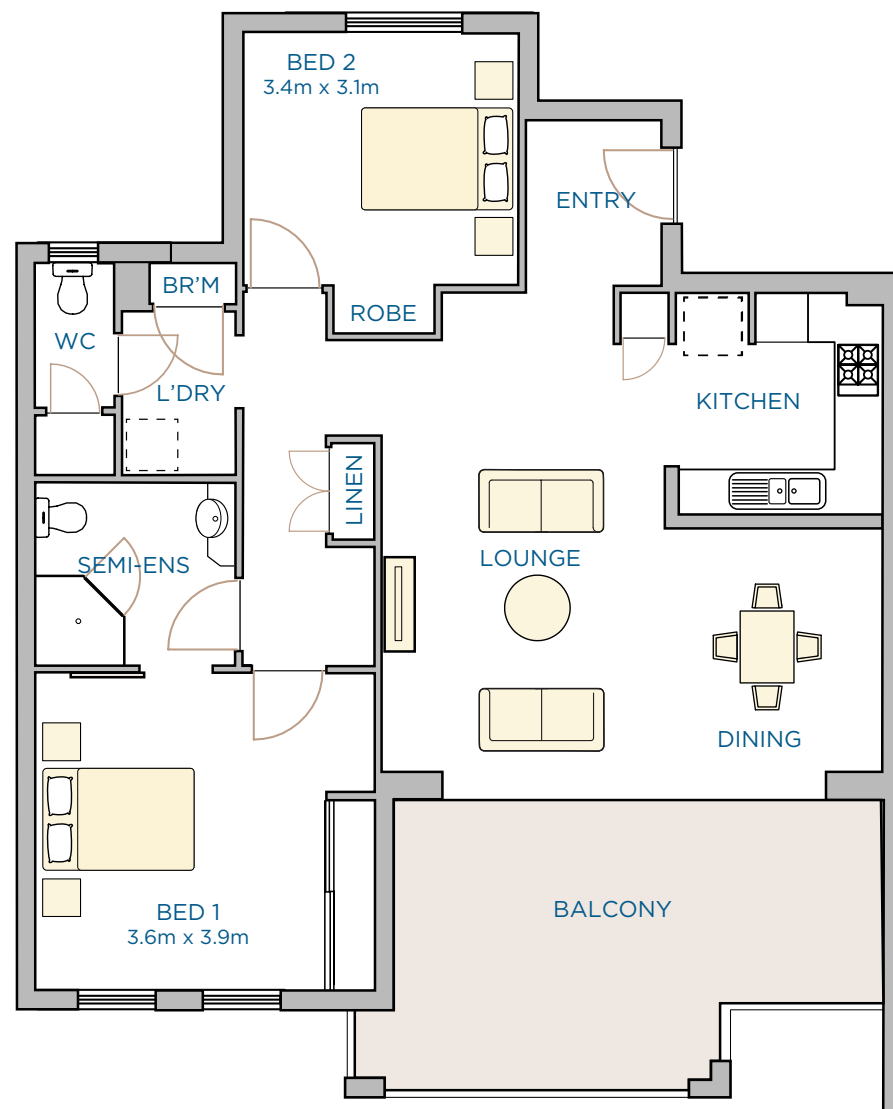

Basement parking

Secure complex

Separate lock up store room

Gas HWS

Lift access

Example floor plan

To view call 6250 0016 or email sales@swancare.com.au • www.swancare.com.au

PLANTATION APARTMENTS - 3 BED