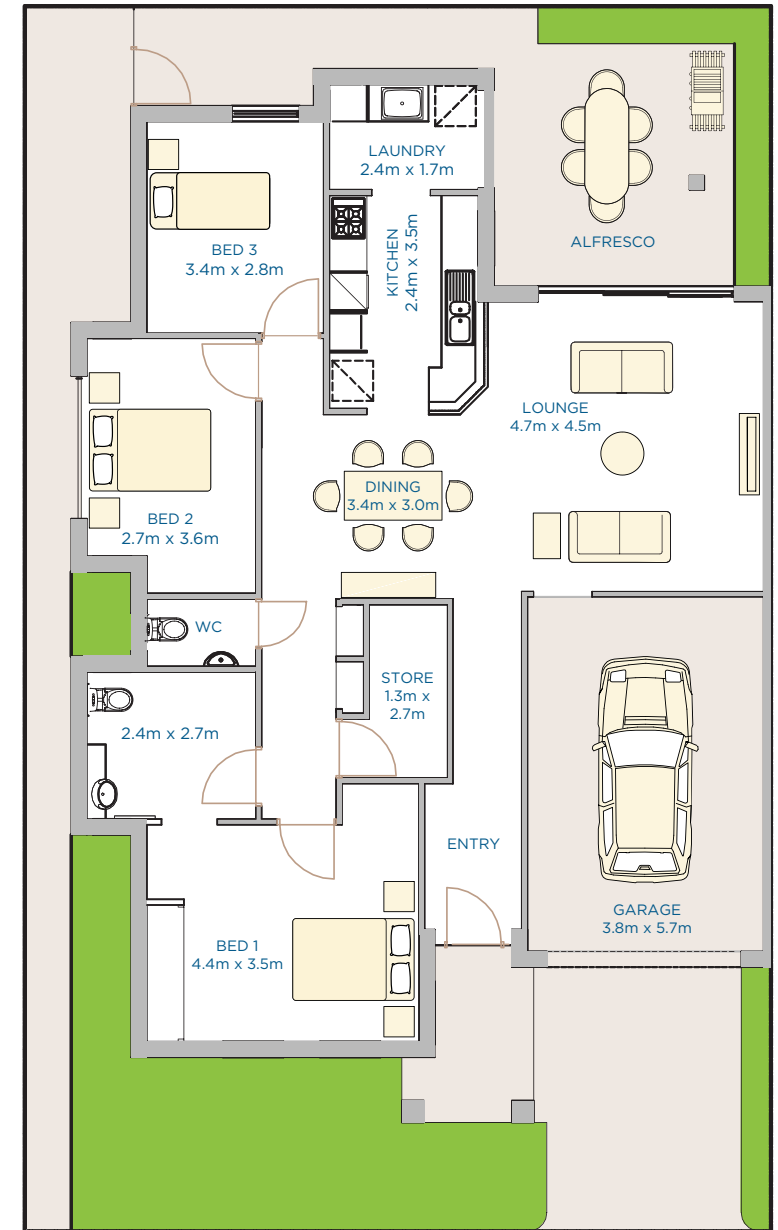

FEDERATION-STYLE VILLAS

- 3 BED

Ready for community living, but love your space? This is for you.

With room to garden and to entertain, these 3 bedroom, 2-WC villas are generous in space, so you can continue to host friends, store your possessions and securely park your car, while enjoying the benefits of SwanCare retirement living.

Drive into your secure garage and enjoy the ease of direct access into the hallway, and to the opening, kitchen and lounge. Open the sliding doors onto the alfresco area and revel in the indoor-outdoor living space.

Store room

R-3.5 insulation

Reverse cycle air-con

Gas HWS

Example floor plan