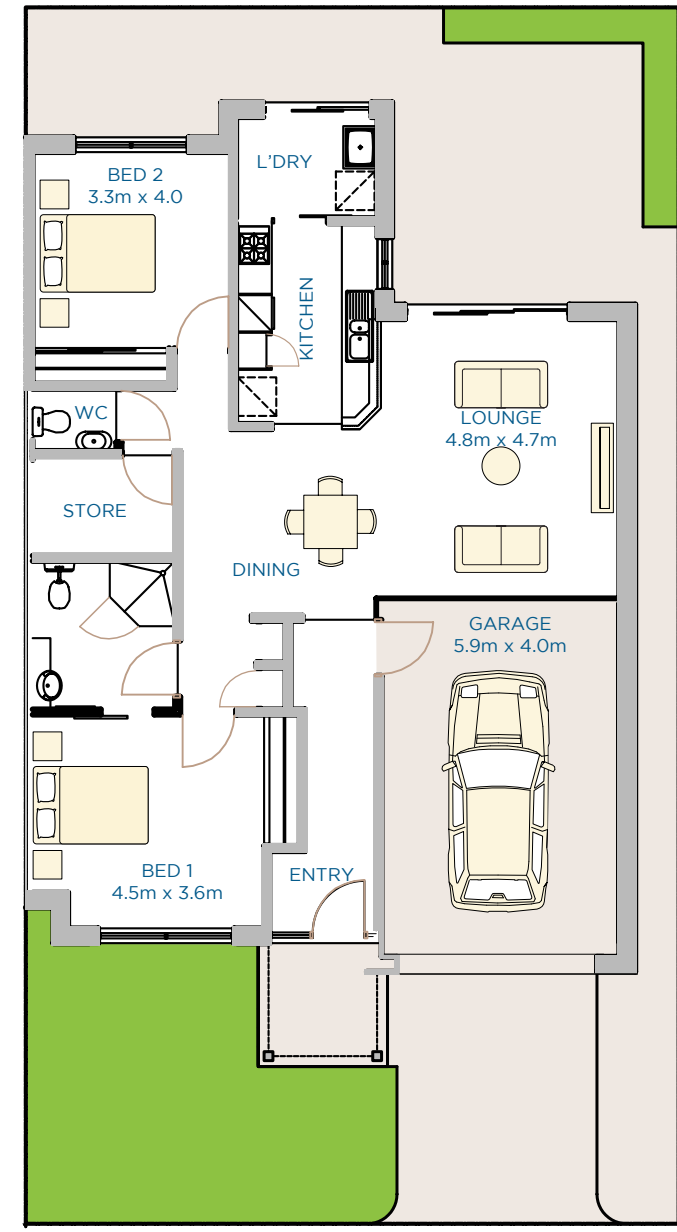

FEDERATION-STYLE VILLAS - 2 BED

SwanCare
BENTLEY PARK

FEDERATION-STYLE VILLAS

- 2 BED

Ready for community living, but love your space? This is for you.

With room to garden and to entertain, these 2 bedroom, 2-WC villas are generous in space, so you can continue to host friends, store your possessions and securely park your car, while enjoying the benefits of SwanCare retirement living.

Store room

R-3.5 insulation

Reverse cycle air-con

Gas HWS

Example floor plan

FEDERATION-STYLE VILLAS - 3 BED

SwanCare
BENTLEY PARK

FEDERATION-STYLE VILLAS

- 3 BED

Ready for community living, but love your space? This is for you.

With room to garden and to entertain, these 3 bedroom, 2-WC villas are generous in space, so you can continue to host friends, store your possessions and securely park your car, while enjoying the benefits of SwanCare retirement living.