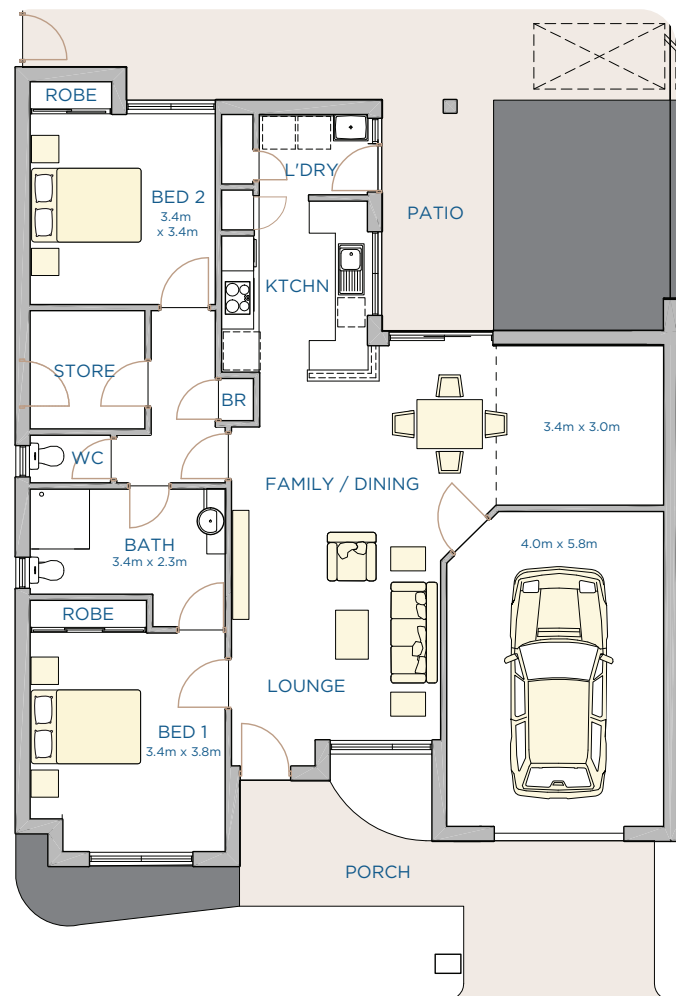

SPACIOUS VILLAS

2 BED

Embrace the community lifestyle without losing your personal space

These delightful two bedroom, one and a half bath villas offer loads of storage and ample outdoor space. Enjoy your quiet time in the open-planned dining and lounge and spill out onto your private courtyard when the family visit.

The master bedroom offers the convenience of built-in robes and an ensuite bathroom.

The fully enclosed garage with remote controlled rollerdoor will ensure your car is protected from the elements.

2

1.5

1

143m²
approx

DOUBLE BRICK CONSTRUCTION

R-3.5 INSULATION

GAS/ELECTRIC HWS