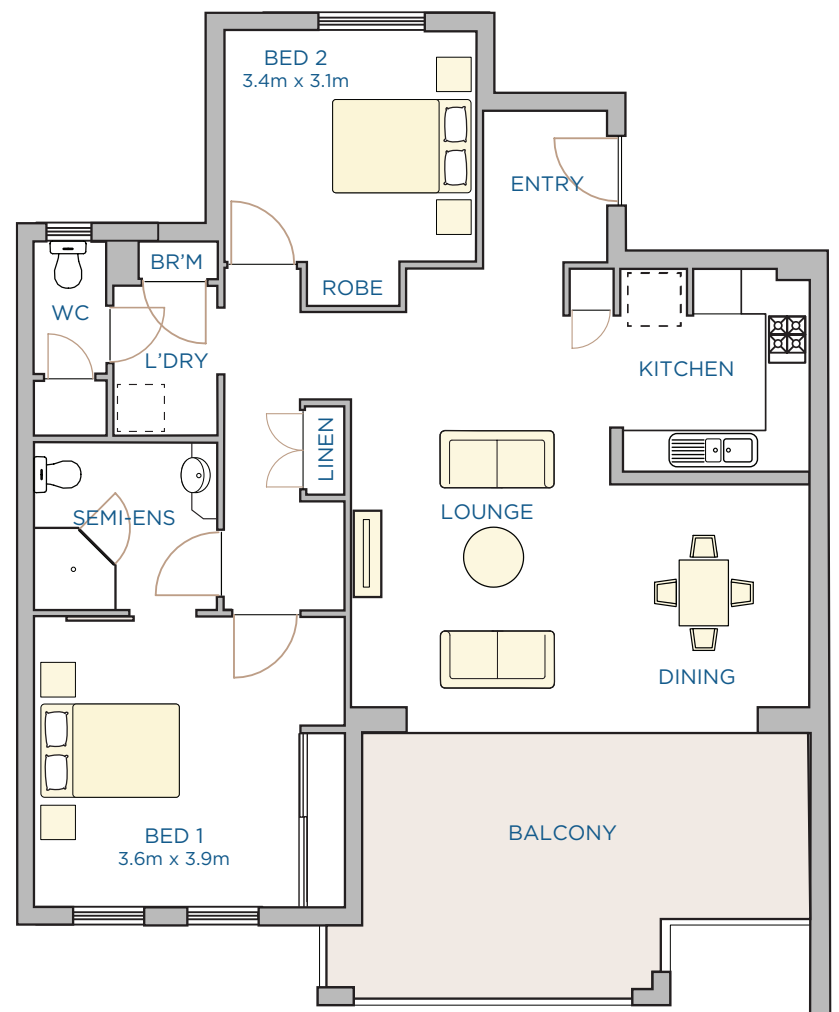

## PLANTATION APARTMENTS 2 BED

Downsizing never felt so good.

If you're looking to downsize but still want a sense of space and enjoy the beauty of surrounding lush gardens, then Plantation Apartments may be for you.

These two bedroom, one and a half bath apartments offer spacious rooms in a three story secure complex, with basement parking, lock-up basement storage, a modern lift and back-up power supply.

2

1.5

1

90m<sup>2</sup>  
approx

BASEMENT PARKING

LIFT ACCESS

SECURE COMPLEX

SEPARATE LOCK UP

GAS/ELECTRIC HWS

STORE ROOM